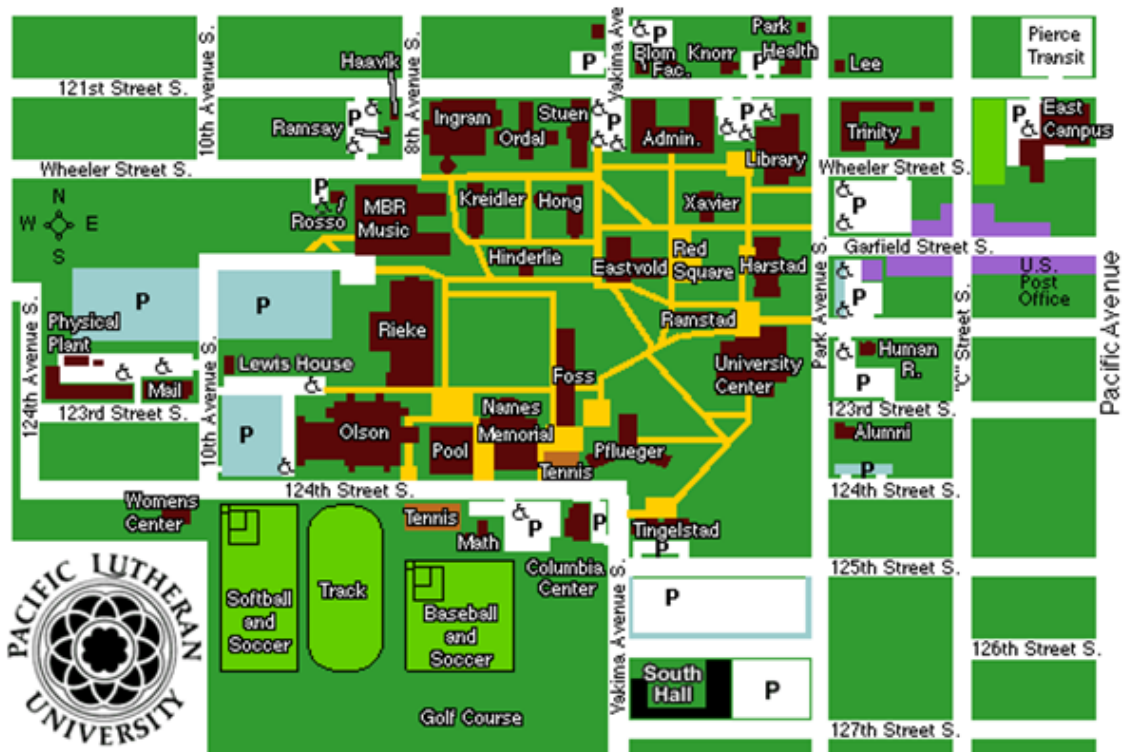

[Comfort Inn Tacoma](#)

8620 S Hosmer St
Tacoma, WA 98444
253-538-7998
3.5 mi / 10 min

[Holiday Inn Express Hotel & Suites Tacoma](#)

8601 S Hosmer St
Tacoma, WA
253-539-2020
3.5 mi / 10 min

[Hampton Inn & Suites](#)

8203 S Hosmer St
Tacoma, WA
253-539-2288
2 mi / 5 min

Finding your way to & around PLU...

PLU is 31 miles south of Seattle-Tacoma International Airport. Estimated travel time is 31 minutes in good traffic.

CAMPUS MAP:

www.plu.edu/about/maps

Google driving directions to PLU:

<http://www.mapquest.com/maps?2a=Garfield+St+S+%26+Park+Ave++S&2c=Tacoma&2s=W&2z=98444&2y=US&form=directions>

For more on-line information **about PLU:** <http://www.plu.edu/>

For **visitor's on-line information** about Tacoma and surrounding area: <http://www.traveltacoma.com/>

Restaurants within 3 blocks of the PLU Campus:

Marzano's Italian Restaurant	512 Garfield	(253) 537-4191
Northern Pacific Coffee Co.	401 Garfield	(253) 537-8333
Reyna's Mexican Restaurant	411 Garfield	(253) 538-2368
Pita Pit	212 Garfield	(253) 539-2797