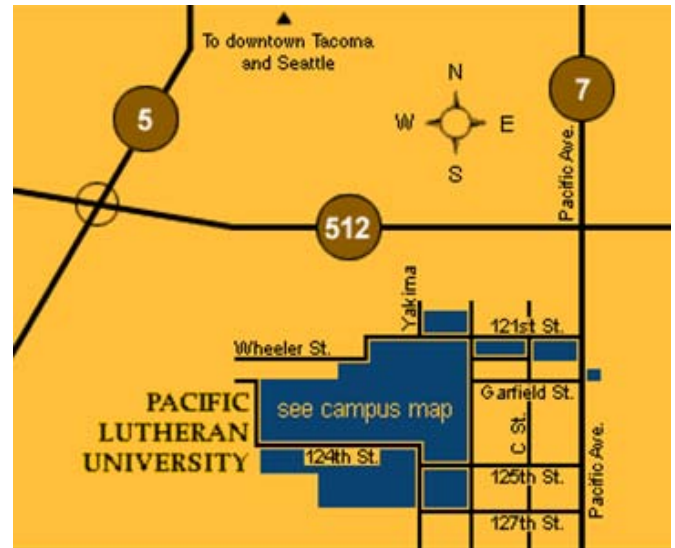

[Comfort Inn Tacoma](#)

8620 S Hosmer St
Tacoma, WA 98444
253-538-7998
3.5 mi / 10 min

[Holiday Inn Express Hotel & Suites Tacoma](#)

8601 S Hosmer St
Tacoma, WA
253-539-2020
3.5 mi / 10 min

[Hampton Inn & Suites](#)

8203 S Hosmer St
Tacoma, WA
253-539-2288
2 mi / 5 min

Finding your way to & around PLU...

PLU is 31 miles south of Seattle-Tacoma International Airport. Estimated travel time is 31 minutes in good traffic.

CAMPUS MAP:

www.plu.edu/about/maps

Google driving directions to PLU:

<http://www.mapquest.com/maps?2a=Garfield+St+S+%26+Park+Ave++S&2c=Tacoma&2s=W&2z=98444&2y=US&form=directions>

For more on-line information **about PLU:** <http://www.plu.edu/>

For **visitor's on-line information** about Tacoma and surrounding area: <http://www.traveltacoma.com/>

Restaurants within 3 blocks of the PLU Campus:

Marzano's Italian Restaurant	512 Garfield	(253) 537-4191
Northern Pacific Coffee Co.	401 Garfield	(253) 537-8333
Reyna's Mexican Restaurant	411 Garfield	(253) 538-2368
Pita Pit	212 Garfield	(253) 539-2797