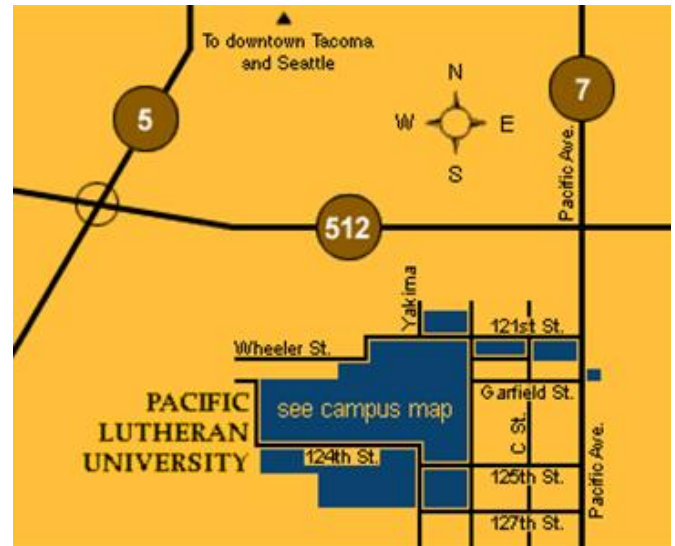

## Finding your way to & around PLU...

PLU is 31 miles south of Seattle-Tacoma International Airport. Estimated travel time is 31 minutes in good traffic.

### CAMPUS MAP:

[www.plu.edu/about/maps](http://www.plu.edu/about/maps)

### Google driving directions to PLU:

<http://www.mapquest.com/maps?2a=Garfield+St+S+%26+Park+Ave+S&2c=Tacoma&2s=WA&2z=98444&2y=US&form=directions>

For more on-line information about PLU: <http://www.plu.edu/>