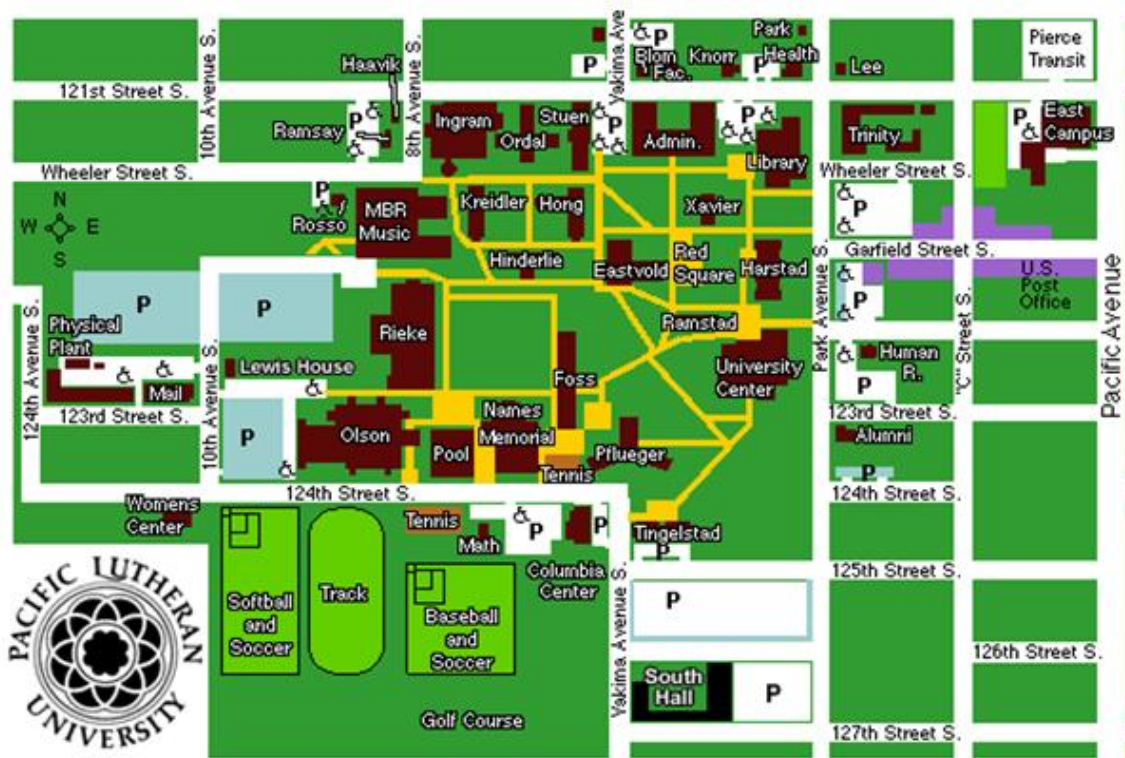

## Finding your way to & around PLU...

PLU is 31 miles south of Seattle-Tacoma International Airport. Estimated travel time is 31 minutes in good traffic.

### CAMPUS MAP:

[www.plu.edu/about/maps](http://www.plu.edu/about/maps)

### Google driving directions to PLU:

<http://www.mapquest.com/maps?2a=Garfield+St+S+%26+Park+Ave+S&2c=Tacoma&2s=WA&2z=98444&2y=US&form=directions>

For more on-line information about PLU: <http://www.plu.edu/>

### Restaurants within 3 blocks of the PLU Campus:

Marzano Italian Restaurant .....512 Garfield ..... (253) 537-4191  
Last Exit Pub and Grill .....508 Garfield ..... (253) 539-9558  
Tea Leaf Chinese Restaurant .....528 Garfield ..... (253) 531-5232  
Northern Pacific Coffee Co.....401 Garfield ..... (253) 537-8333  
Reyna's Mexican Restaurant.....411 Garfield .... (253) 538-2368  
Java Jam .....131125 Pacific . (253) 537-5282